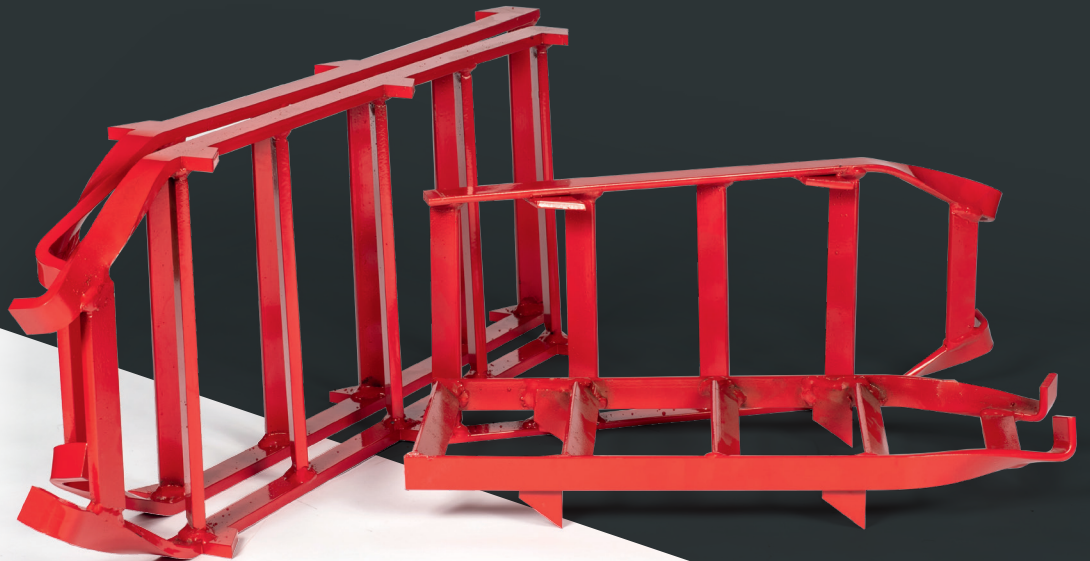

GENERAL WELDING & SPECIALIZED PRODUCTS

Traction aids

FOR A RELIABLE GRIP ON ANY SURFACE

With SOUDEL's traction aids, you'll never get stuck in a tough situation on the road. Whether you drive a pick-up or heavy-duty truck, these sturdy and durable traction aids are easy to store, and even easier to deploy when you need to get a grip on snow, ice, sand or mud. They'll help you hit the road with full confidence in any condition.

Never lose traction on the road

SOUDEL has built its traction aids to be robust and dependable. Made of steel with top-notch craftsmanship, these traction aids will last for many years to come. They'll help you to avoid wasting time if you ever get stuck on a slippery surface, and they'll get you back on the road in no time. SOUDEL also offers convenient storage boxes (sold separately) for its large traction aids.

Our products

Small traction aids (GRA-020)

- For pick-up trucks
- 1/4" x 1" steel structure
- Colour: red (powder coat finish)
- Size: 8" x 19"
- Weight: 10 lbs./pair
- Sold in pairs

Large traction aids (GRA-030)

- For heavy-duty trucks
- 3/8" x 1" steel structure
- Colour: red (powder coat finish)
- Size: 11 1/4" x 30"
- Weight: 25 lbs./pair
- Sold in pairs
- Traction aid storage box (COF-002) sold separately